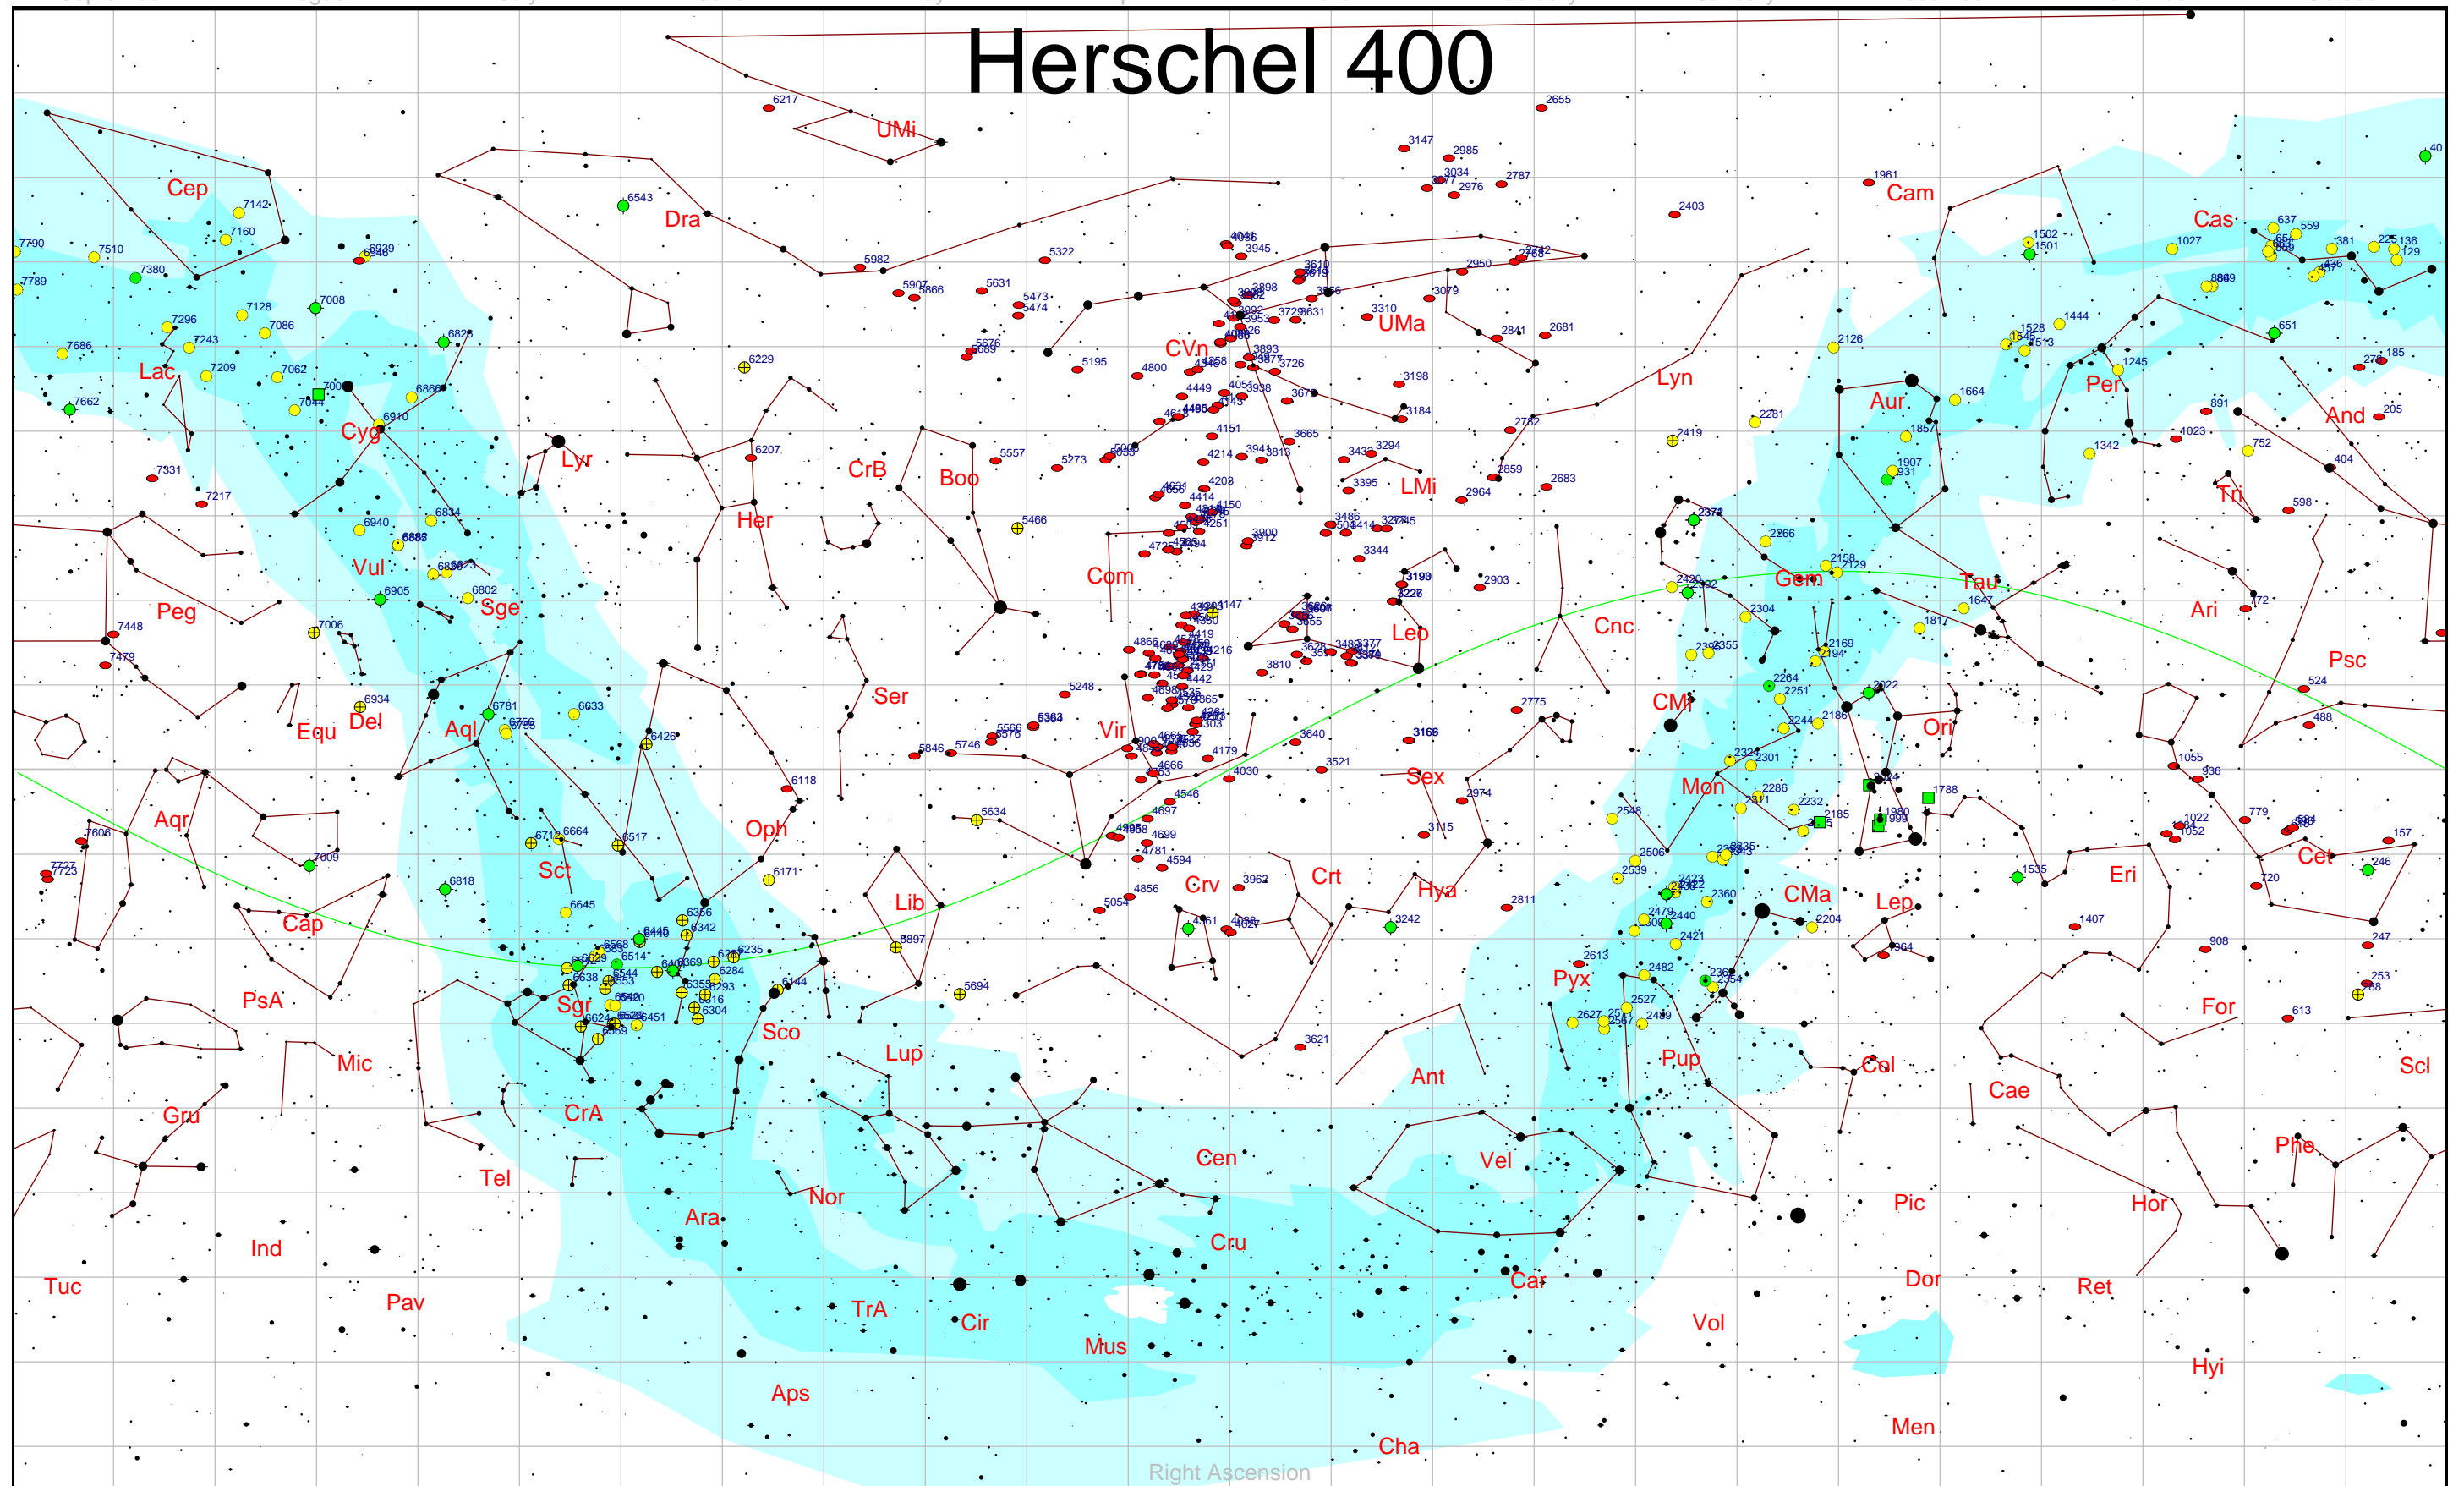

Herschel 400

- Star
- Double star
- Globular Cluster
- Open Cluster
- Asterism
- M
- K
- G
- F
- A
- B
- Other/Unknown
- Mag -1
- Mag 0
- Mag 1
- Mag 2
- Mag 3
- Mag 4
- Mag 5
- Open Cluster with Nebulosity
- Nebula
- ▲ Planetary nebula
- ◆ Super nova remnant
- Galaxy
- Quasar