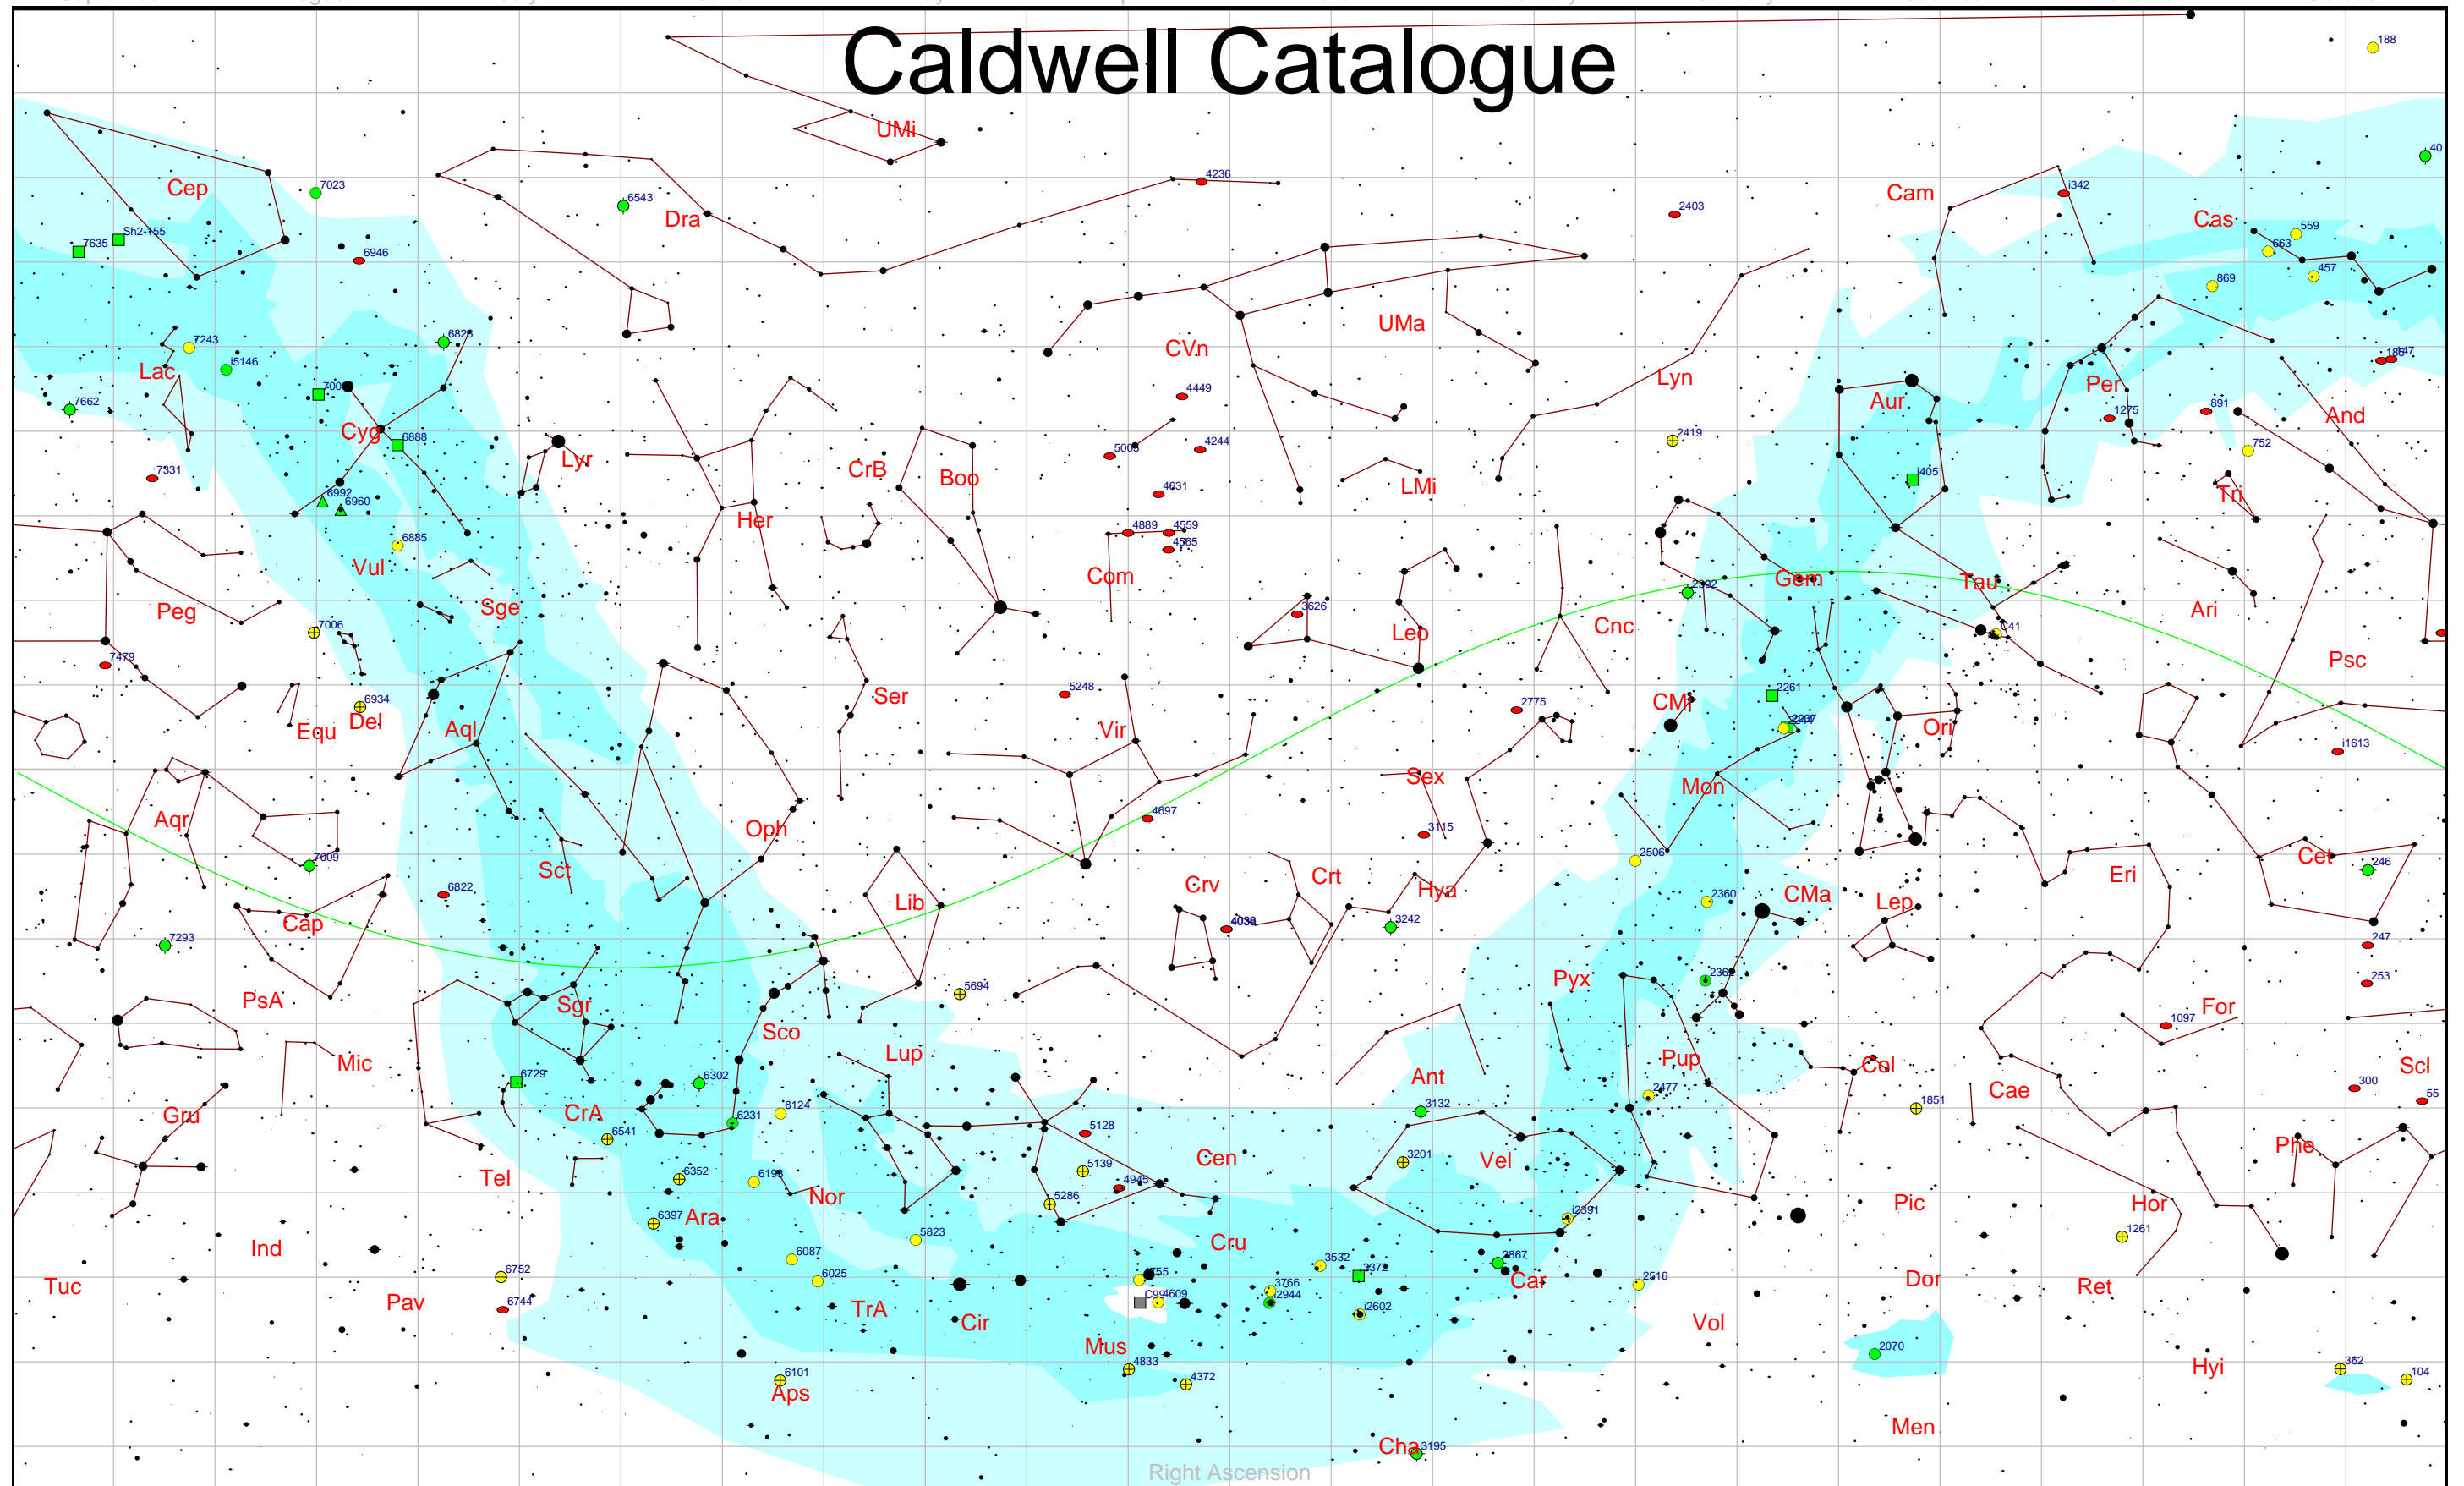

Caldwell Catalogue

- Star
- Double star
- ⊕ Globular Cluster
- Open Cluster
- ★ Asterism
- M
- K
- G
- F
- A
- B
- Other/Unknown
- Mag -1
- Mag 0
- Mag 1
- Mag 2
- Mag 3
- Mag 4
- Mag 5
- Open Cluster with Nebulosity
- Nebula
- ◆ Planetary nebula
- ◆ Super nova remnant
- Galaxy
- Quasar